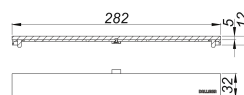

---

cover plate CeraFloor/CeraFrame Individual Design red gold matt

---

Part number: 537669
GTIN: 4001636537669
Rebate group: 11

Description:

cover plate CeraFloor/CeraFrame Individual Design red gold matt
cover plate for shower channel CeraFloor Individual and CeraFrame Individual, all-purpose design, not to be tiled.

Material:
304 stainless steel, PVD coating in red gold matt

Ordering CeraFloor Individual:

Please order drain body DallFlex or shower underlay DallFlex Floor + shower channel CeraFloor Individual + cover plate CeraFloor/CeraFrame Individual!