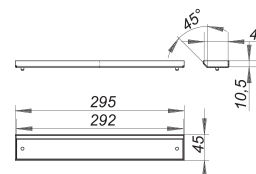

cover plate CeraWall Individual satin stainless steel

Part number: 535023
GTIN: 4001636535023
Rebate group: 11

Description:

cover plate CeraWall Individual satin stainless steel
Cover plate for shower channel CeraWall Individual, for flooring with unfinished cut edges (e.g. glazed tiles).

material:
304 stainless steel
for flooring with unfinished cut edges (e.g. glazed tiles).
Ordering CeraWall Individual:

Please order drain body DallFlex or shower underlay DallFlex Wall + shower channel CeraWall Individual + cover plate as three components.

Spare parts:

535542