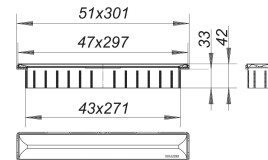

shower channel Zentrix brass matt

Part number: 511355
GTIN: 4001636511355
Rebate group: 11

Description:

shower channel Zentrix brass matt
for installation with drain body DallFlex, DallFlex Plan, DallFlex vertical and shower underlay DallFlex Compact, DallFlex Compact Plan.
height adjustable 11 to 38 mm with +/- 16 mm adjustment lengthways,
spigot ABS, frame 304 stainless steel, 300 x 50 mm
grate 304 stainless steel, PVD coating in brass matt, load class K 3 (300 kg)
Ordering shower channel Zentrix:

Please order drain body DallFlex or shower underlay DallFlex Compact + shower channel Zentrix.